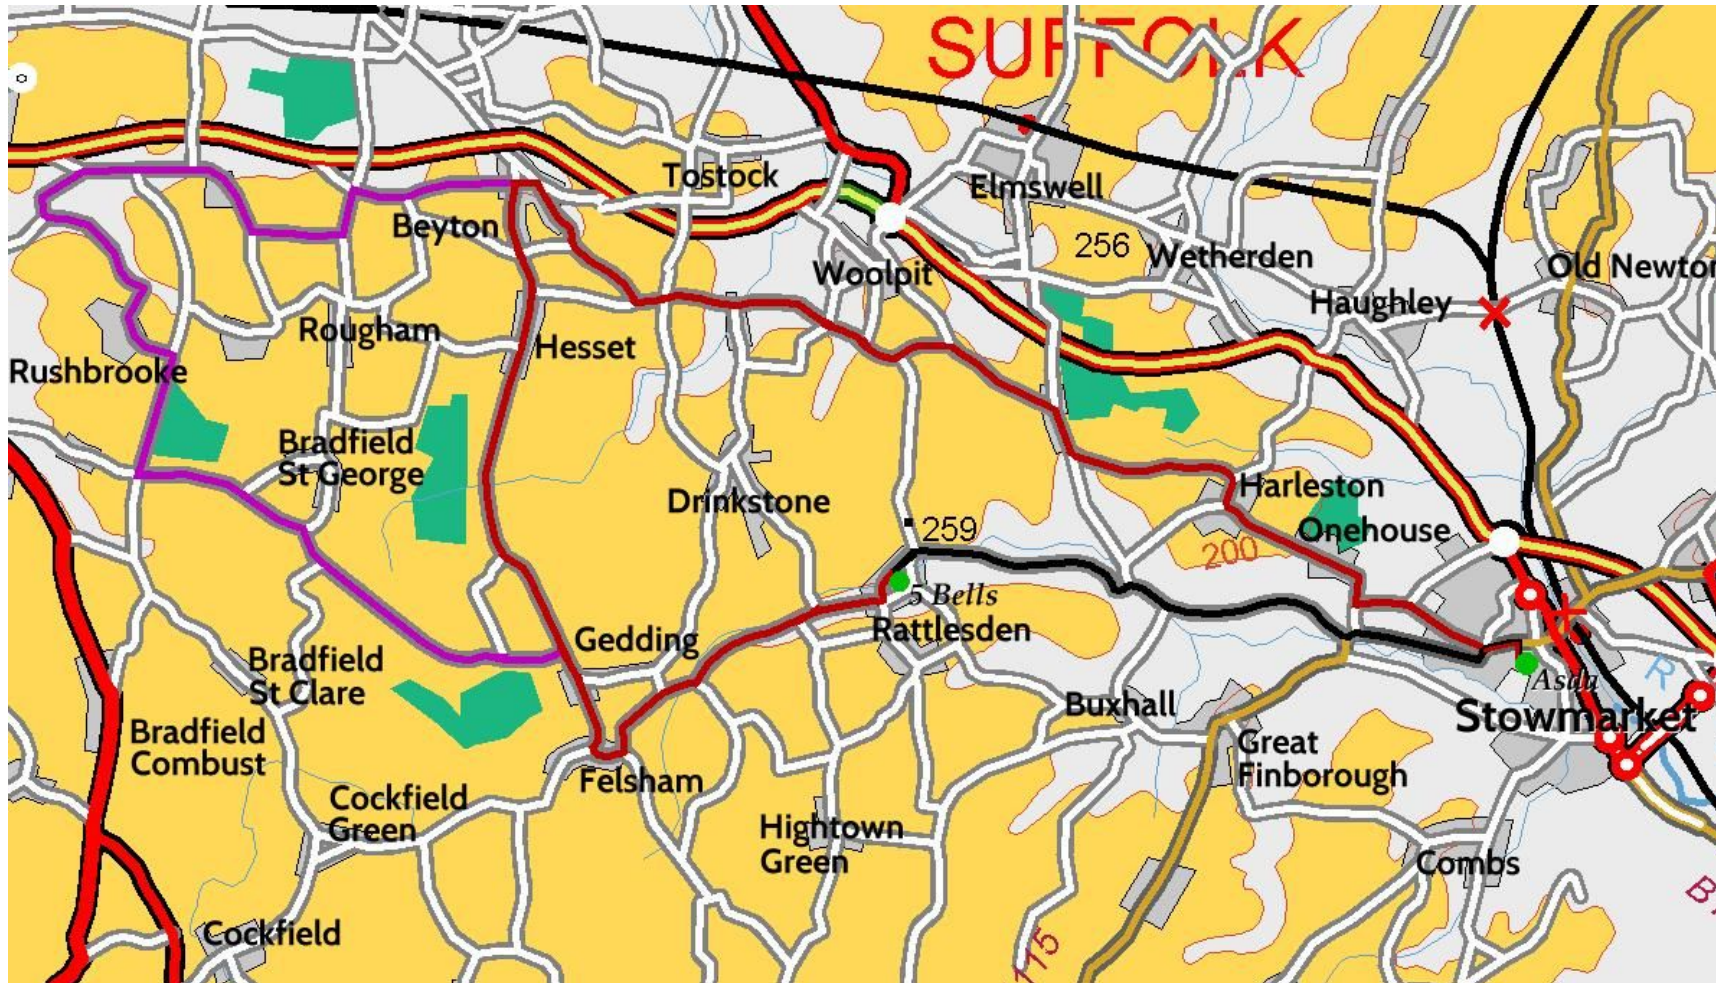

EACC CARD Run (Cyclomotor And Roller-Drive)

Sunday 29th July 2018
Route Map

Outward route in Red
Extended route in Purple
Return route in Black.

Starts and ends at Iliffe Way, Stowmarket

Stop at the *Five Bells*, Rattlesden